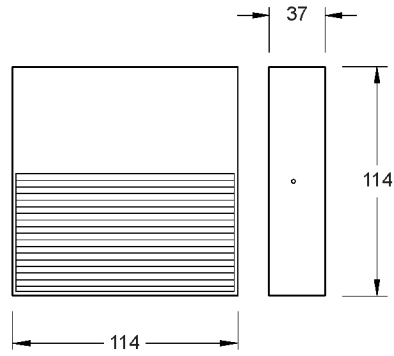

Mounting

Dimensions

WLS5R

WLS5S

WLS8R

WLS8S

WLS5E

WLS10E

All photometric and electrical data published are of $\pm 10\%$ tolerance. Characteristics and specifications may change without notice. All electrical installations / connections should be carried out by a suitably qualified person. Application images are indicative only and may not contain actual Davis product. The information contained in this publication is typical and must not be interpreted as a guarantee of individual product performance.