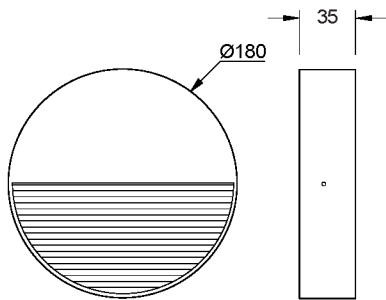

Mounting

Dimensions

WLS5R

WLS5S

WLS8R

WLS8S

WLS5E

WLS10E

All photometric and electrical data published are of $\pm 10\%$ tolerance. Characteristics and specifications may change without notice. All electrical installations / connections should be carried out by a suitably qualified person. Application images are indicative only and may not contain actual Davis product. The information contained in this publication is typical and must not be interpreted as a guarantee of individual product performance.