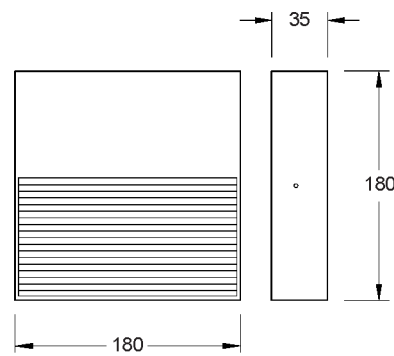

Mounting

Dimensions

WLS5R

WLS5S

WLS8R

WLS8S

WLS5E

WLS10E

All photometric and electrical data published are of $\pm 10\%$ tolerance. Characteristics and specifications may change without notice. All electrical installations / connections should be carried out by a suitably qualified person. Application images are indicative only and may not contain actual Davis product. The information contained in this publication is typical and must not be interpreted as a guarantee of individual product performance.