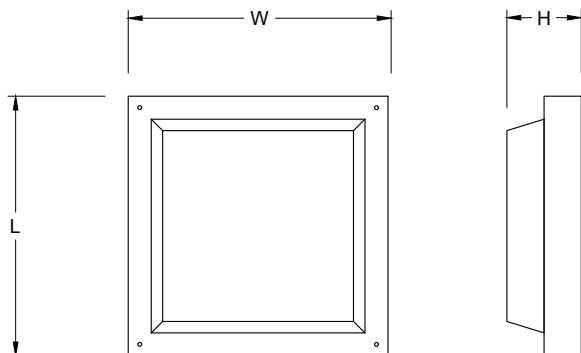

Mounting

Surface

Wall

Calypso CYS

Exterior Lighting / Bulkhead IP65

Dimensions

Model	Nominal Power (W)	LED Lumen (lm)	Colour Temp. (K)	Beam Angle (°)	Dimension LxWxH (mm)	Casing Colour
CYS20	20	1800	3000/4000	120	270x270x85	Black/Grey
CYS20W	20	1800	3000/4000	120	270x270x85	Black/Grey
CYS20H	20	1800	3000/4000	120	270x270x85	Black/Grey