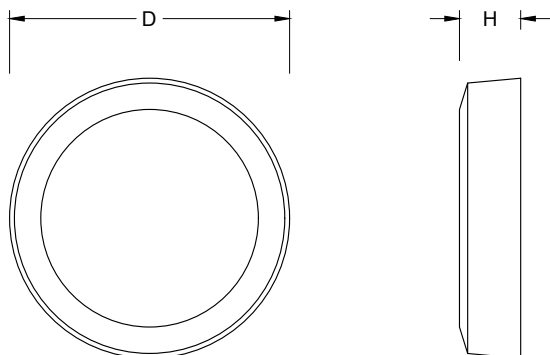

## Mounting

Surface

Wall

## Dimensions

Model	Nominal Power (W)	LED Lumen (lm)	Colour Temp. (K)	Beam Angle (°)	Dimension DxH (mm)	Casing Colour
CYR05	5	500	3000/4000/6000	120	145x85	Black/Grey/White
CYR05H	5	500	3000/4000/6000	120	145x85	Black/Grey/White
CYR05W	5	500	3000/4000/6000	120	145x85	Black/Grey/White
CYR20	20	1800	3000/4000/6000	120	220x70	Black/Grey/White
CYR20H	20	1800	3000/4000/6000	120	220x70	Black/Grey/White
CYR20W	20	1800	3000/4000/6000	120	220x70	Black/Grey/White
CYR20L	20	1800	3000/4000/6000	120	275x85	Black/Grey/White
CYR20LH	20	1800	3000/4000/6000	120	275x85	Black/Grey/White
CYR20LW	20	1800	3000/4000/6000	120	275x85	Black/Grey/White