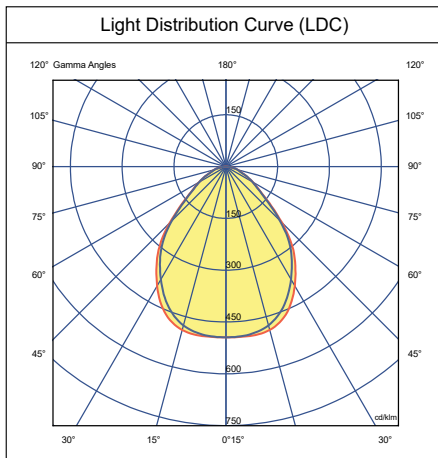

Fripsia - FPU G3

Commercial Lighting / UGR Panel Light

DAVIS LIGHTING

Specifications

Model	FPUW230G3xK	FPUW235G3xK	FPU430G3xK	FPU435G3xK
Nominal Power (W)	30	35	30	35
Input Voltage	220 - 240 VAC 50 / 60 Hz			
Luminous Flux (lm)	3000	3690	3000	3800
Efficacy (lm/W)	100	105	100	108
CRI	≥ 80			
Power Factor	> 0.90			
SDCM	< 5			
Colour Temp. (K)	3000 / 4000 / 6000			
LED Life L70B50 (hr)	50,000			
UGR	< 19			
Ambient Temp. t_a (°C)	40			
Weight (kg)	2.0			

"x" denotes CCT, 3 = 3000K ; 4 = 4000K ; 6 = 6000K

Lighting Data

FPUW230G34K